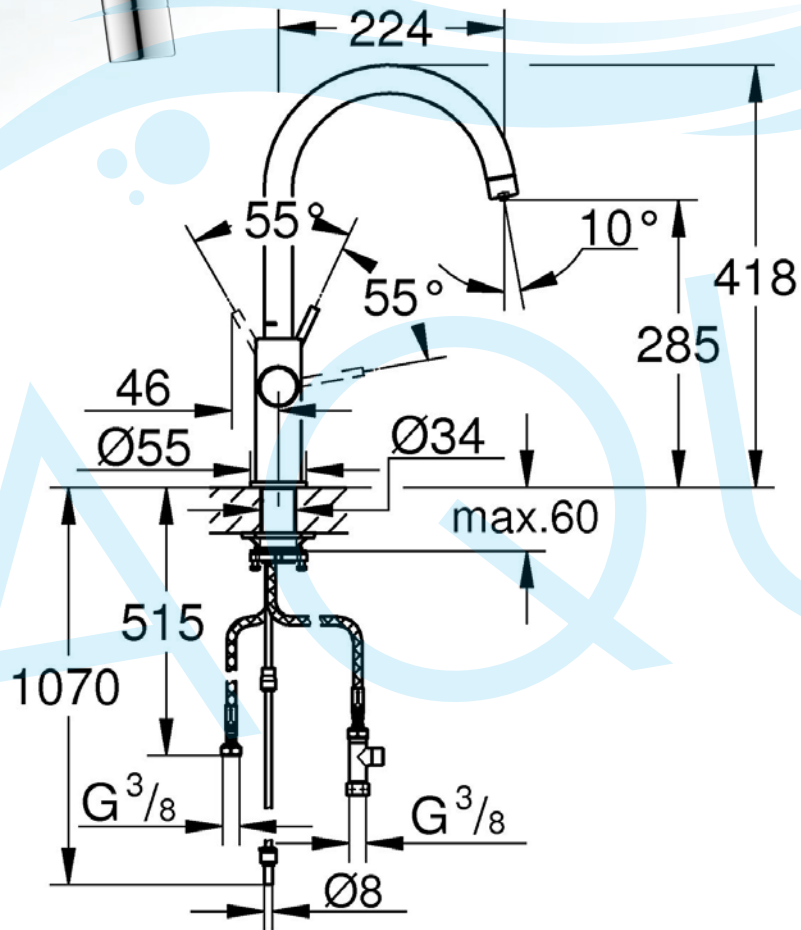

BATERIA GROHE DO ZESTAWU BWT AQA URBAN

GROHE

BWT

BEST WATER TECHNOLOGY