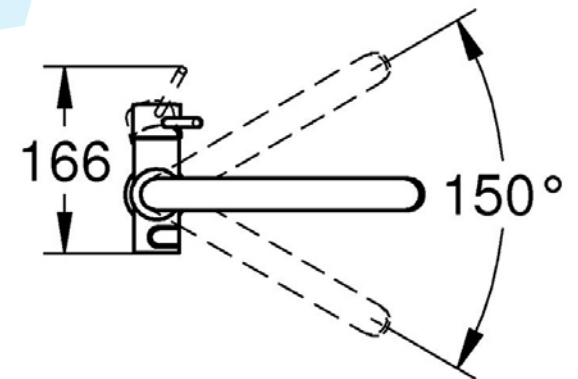

BATERIA GROHE DO ZESTAWU BWT AQA URBAN

GROHE

BWT

BEST WATER TECHNOLOGY